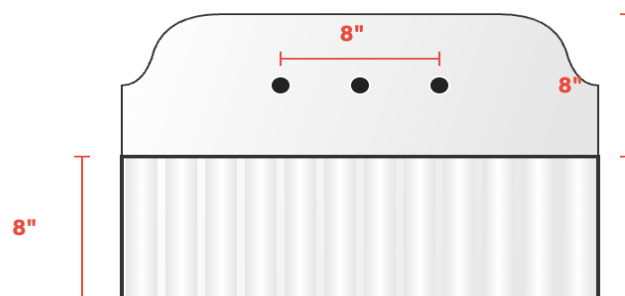

Product Specifications

Selected Material: Calacatta Viola

Backsplash Style: Tall Ogee

Faucet Setup: 3 Holes (Spread)

Features: Recessed Top Deck (1")

Estimated Price: \$2072

TOP VIEW (PLAN)

FRONT VIEW

SIDE SECTION