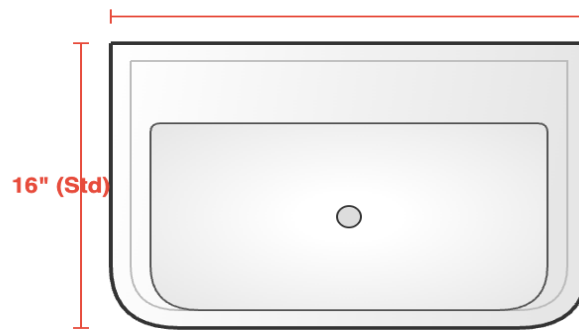

Product Specifications

Selected Material: Calacatta Viola

Backsplash Style: Tall Ogee

Faucet Setup: 3 Holes (Spread)

Features: Recessed Top Deck (1")

Estimated Price: \$2072

TOP VIEW (PLAN)

FRONT VIEW

SIDE SECTION